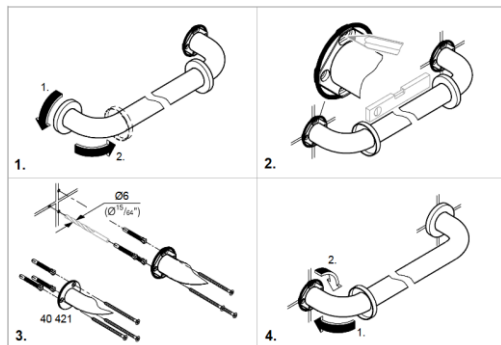

SANITARY WARE SPECIFICATION SHEET

Item Descriptions	GROHE (Germany) "Essentials" Metal wall-mounted grab bar with brushed hard graphite	<p>Illustration/ Drawing</p>  
Dimensions	L295 x W88 x H54 mm	
Model	40421AL1	
Material / Finish	Metal / Brushed Hard Graphite	
Country of origin	Germany	
Manufacturer	GROHE Limited	
Supplier	Acme Sanitary Ware Co. Ltd Mr. Eric Wong/ Mr. Don Yuen	
Contact Tel/Fax E-mail Website	(852) 2388-7171 / (852) 2710-8012 acme@acmesanitary.com.hk www.acmesanitary.com.hk	

Product Description

- material: metal
- 349 mm (functional length 295 mm)
- concealed fastening
- GROHE StarLight finish
- suitable for screwing (including screws and dowels)

Colour options:

- 001 | StarLight Chrome
- DC1 | SuperSteel
- DA1 | Warm Sunset
- A01 | Hard Graphite
- AL1 | Brushed Hard Graphite
- GL1 | Cool Sunrise
- GN1 | Brushed Cool Sunrise
- DL1 | Brushed Warm Sunset
- BE1 | Polished Nickel
- EN1 | Brushed Nickel